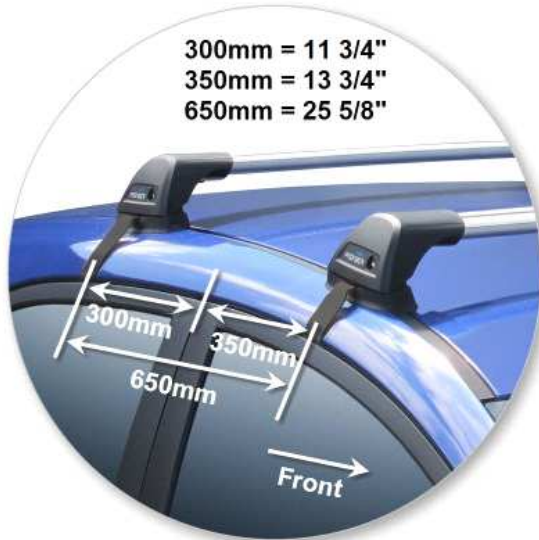

All the technical information

Prorack

Loads of life

Kia Rio 5 dr Hatch Sep 11 - +

With leg cover removed

Roof Rack:	S25
Fitting Kit:	K651
Maximum roof rack loading:	45 kgs / 99 lbs
Type of fitment:	Clamp Mount
Available crossbar length:	796mm / 31 5/16ths inches
Comments:	Clamps directly to edge of roof under the doors